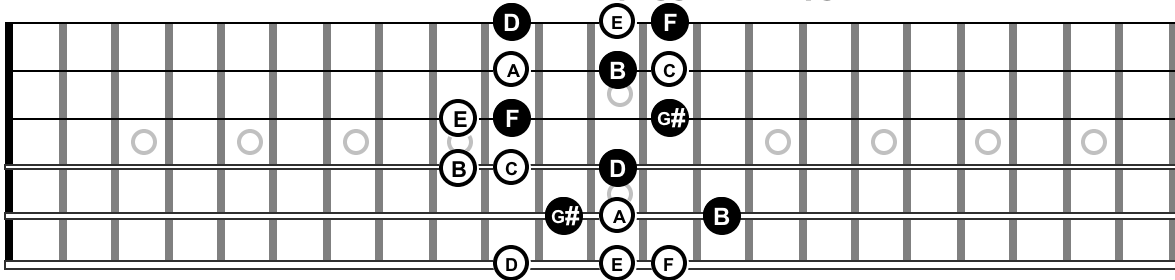

A-Harmonic Minor Scale / F-Diminished Arpeggio / Phrygian #3 Mode