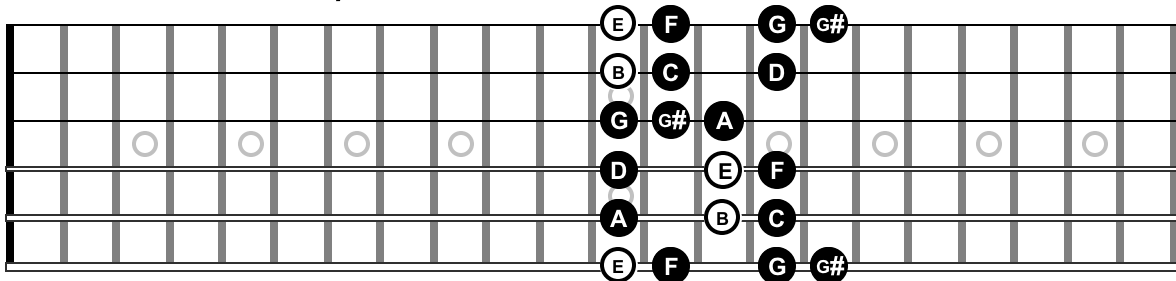

A-Natural Minor Scale / A-Blues

A-Natural Minor Scale / D-Blues Scale

The One Scale Approach

Modes & Blues Scales, Shape 4

Aeolian / Phrygian #3

A-Natural Minor Scale/ A-Minor Arpeggio / Aeolian Mode

A-Harmonic Minor Scale/ F-Diminished Arpeggio / Phrygian #3 Mode

Blues Scales - Melodic Rock / Blues Rock

A-Natural Minor Scale / A-Blues

A-Natural Minor Scale / D-Blues Scale

The One Scale Approach

Modes & Blues Scales, Shape 2

Aeolian / Phrygian #3

A-Natural Minor Scale / A-Minor Arpeggio / Aeolian Mode