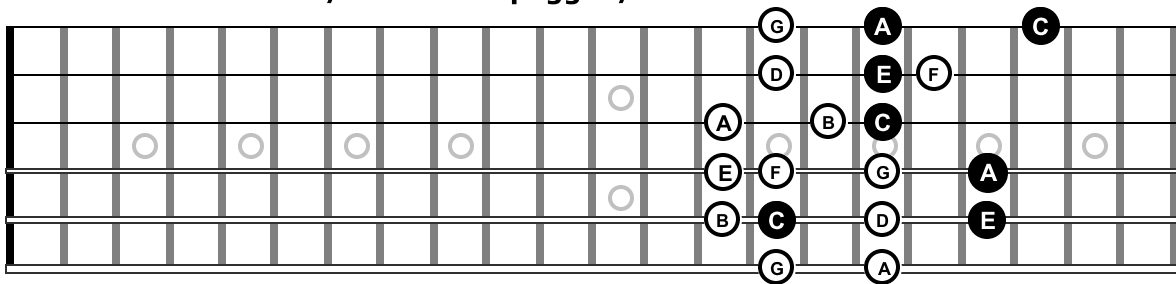

Aeolian / Phrygian #3

A-Natural Minor Scale / A-Minor Arpeggio / Aeolian Mode

A-Harmonic Minor Scale / F-Diminished Arpeggio / Phrygian #3 Mode

Blues Scales - Melodic Rock / Blues Rock

A-Natural Minor Scale / A-Blues

A-Natural Minor Scale / D-Blues Scale

The One Scale Approach

Modes & Blues Scales, Shape 5

Aeolian / Phrygian #3

A-Natural Minor Scale/ A-Minor Arpeggio / Aeolian Mode

A-Harmonic Minor Scale/ F-Diminished Arpeggio / Phrygian #3 Mode

Blues Scales - Melodic Rock / Blues Rock

A-Natural Minor Scale / A-Blues

A-Natural Minor Scale / D-Blues Scale