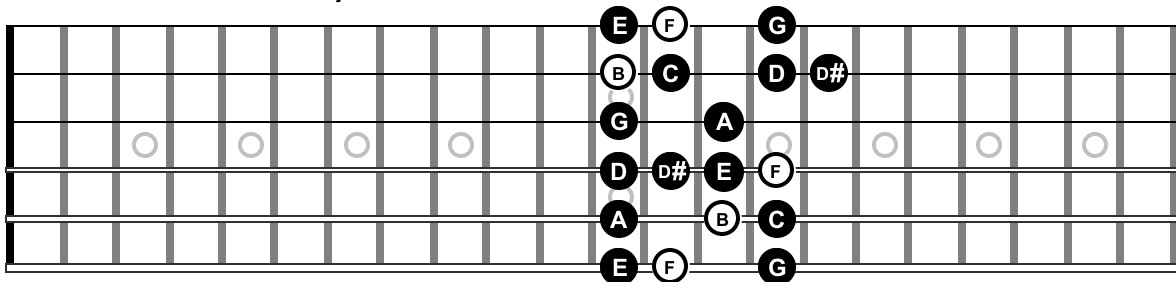

Blues Scales - Melodic Rock / Blues Rock

A-Natural Minor Scale / A-Blues