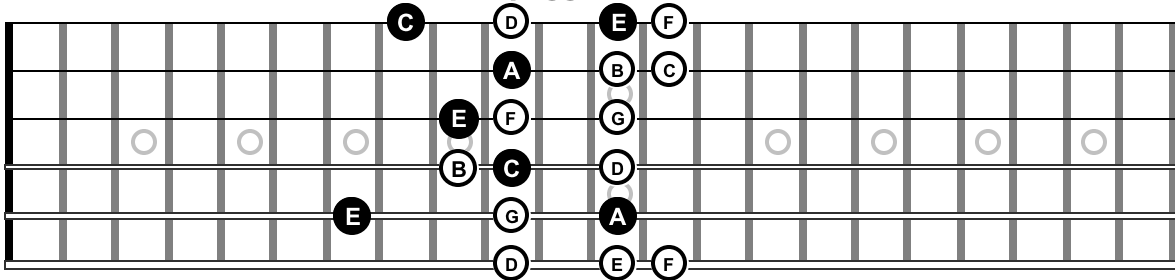

The One Scale Approach

Modes & Blues Scales, Shape 3

Aeolian / Phrygian #3

A-Natural Minor Scale / A-Minor Arpeggio / Aeolian Mode