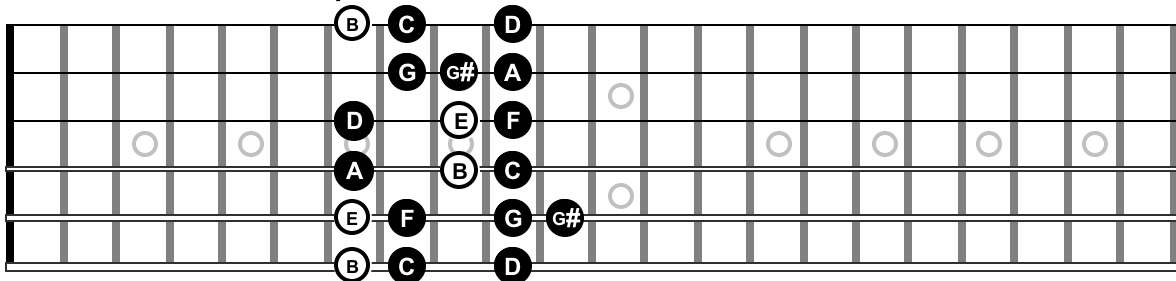

A-Harmonic Minor Scale / F-Diminished Arpeggio / Phrygian #3 Mode

Blues Scales - Melodic Rock / Blues Rock

A-Natural Minor Scale / A-Blues

A-Natural Minor Scale / D-Blues Scale

The One Scale Approach

Modes & Blues Scales, Shape 3