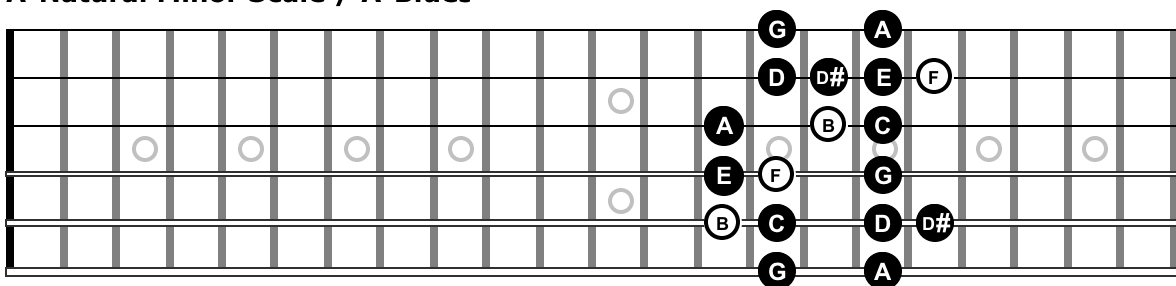

Aeolian / Phrygian #3

A-Natural Minor Scale / A-Minor Arpeggio / Aeolian Mode

A-Harmonic Minor Scale / F-Diminished Arpeggio / Phrygian #3 Mode

Blues Scales - Melodic Rock / Blues Rock

A-Natural Minor Scale / A-Blues

A-Natural Minor Scale / D-Blues Scale

The One Scale Approach

Modes & Blues Scales, Shape 5

Aeolian / Phrygian #3

A-Natural Minor Scale/ A-Minor Arpeggio / Aeolian Mode

A-Harmonic Minor Scale/ F-Diminished Arpeggio / Phrygian #3 Mode

Blues Scales - Melodic Rock / Blues Rock

A-Natural Minor Scale / A-Blues

A-Natural Minor Scale / D-Blues Scale