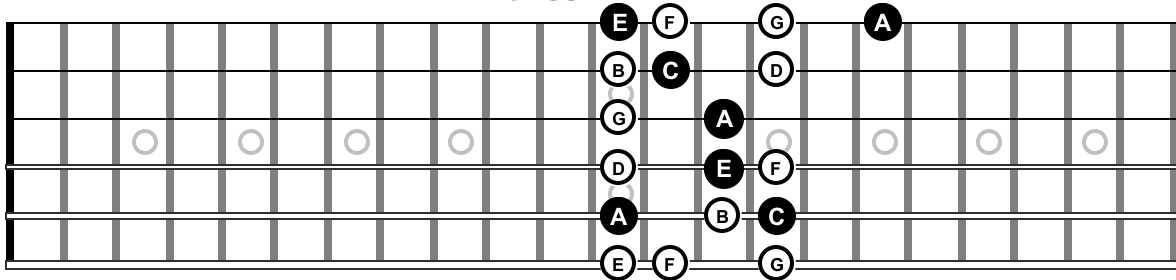

A-Natural Minor Scale / A-Blues

A-Natural Minor Scale / D-Blues Scale

The One Scale Approach

Modes & Blues Scales, Shape 4

Aeolian / Phrygian #3

A-Natural Minor Scale/ A-Minor Arpeggio / Aeolian Mode

A-Harmonic Minor Scale/ F-Diminished Arpeggio / Phrygian #3 Mode

Blues Scales - Melodic Rock / Blues Rock

A-Natural Minor Scale / A-Blues

A-Natural Minor Scale / D-Blues Scale

The One Scale Approach

Modes & Blues Scales, Shape 2

Aeolian / Phrygian #3

A-Natural Minor Scale / A-Minor Arpeggio / Aeolian Mode

A-Harmonic Minor Scale / F-Diminished Arpeggio / Phrygian #3 Mode

Blues Scales - Melodic Rock / Blues Rock

A-Natural Minor Scale / A-Blues

A-Natural Minor Scale / D-Blues Scale

The One Scale Approach

Modes & Blues Scales, Shape 3

Blues Scales - Melodic Rock / Blues Rock

A-Natural Minor Scale / A-Blues

A-Natural Minor Scale / D-Blues Scale