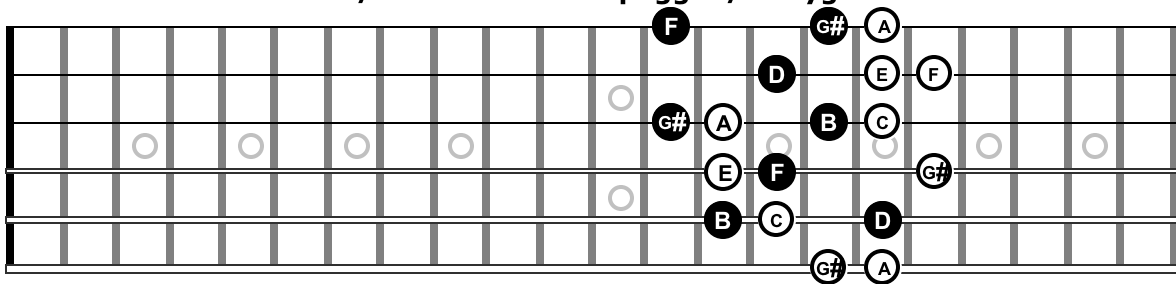

Aeolian / Phrygian #3

A-Natural Minor Scale / A-Minor Arpeggio / Aeolian Mode

A-Harmonic Minor Scale / F-Diminished Arpeggio / Phrygian #3 Mode

Blues Scales - Melodic Rock / Blues Rock

A-Natural Minor Scale / A-Blues

A-Natural Minor Scale / D-Blues Scale

The One Scale Approach

Modes & Blues Scales, Shape 5

Aeolian / Phrygian #3

A-Natural Minor Scale/ A-Minor Arpeggio / Aeolian Mode

A-Harmonic Minor Scale/ F-Diminished Arpeggio / Phrygian #3 Mode

Blues Scales - Melodic Rock / Blues Rock

A-Natural Minor Scale / A-Blues

A-Natural Minor Scale / D-Blues Scale