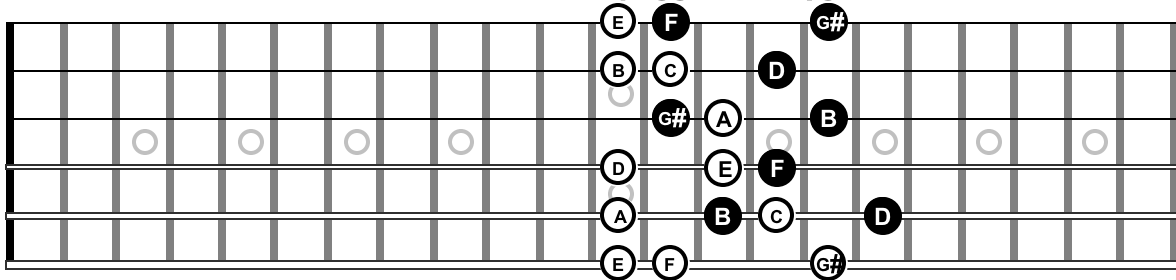

A-Natural Minor Scale / A-Blues

A-Natural Minor Scale / D-Blues Scale

The One Scale Approach

Modes & Blues Scales, Shape 4

Aeolian / Phrygian #3

A-Natural Minor Scale/ A-Minor Arpeggio / Aeolian Mode

A-Harmonic Minor Scale/ F-Diminished Arpeggio / Phrygian #3 Mode

Blues Scales - Melodic Rock / Blues Rock

A-Natural Minor Scale / A-Blues

A-Natural Minor Scale / D-Blues Scale

The One Scale Approach

Modes & Blues Scales, Shape 2

Aeolian / Phrygian #3

A-Natural Minor Scale / A-Minor Arpeggio / Aeolian Mode

A-Harmonic Minor Scale / F-Diminished Arpeggio / Phrygian #3 Mode

Blues Scales - Melodic Rock / Blues Rock

A-Natural Minor Scale / A-Blues

A-Natural Minor Scale / D-Blues Scale

The One Scale Approach

Modes & Blues Scales, Shape 3