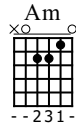

NCA03 - Licks & Sequences

A-Natural Minor Phrase

www.neoclassicalacademy.com

Standard tuning

♩ = 120

S-Gt

mf

1

TAB: 5-7-8-7-7-5-4-5-4 | 7-4-6-7-5-5-5-8 | 7-5-8-12-8-10-9-10

Picking: □ V □ □ □ □ V V □ V □ □ □ □ V □ V □ V V V

4

TAB: 12-7-12-15-14-13-12 | 14-13-17-12-13-13-12-16-13 | 12-15-13-12-13-12-14-14

Picking: V □ V □ □ □ □ V V V □ □ V □ V V □ V V V