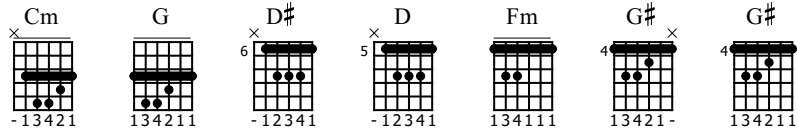

# NCA07 - Bonus

Heavy Ballad

www.neoclassicalacademy.com

Standard tuning

♩ = 120

S-Gt

*mf*

Cm G

16 16 15 13 13 13 15 16 13 16 16 13 15 15 15 16 13 15

T  
A  
B

G# G Cm

16 16 13 15 16 13 15 15 16 13 15 16 13

T  
A  
B

Bridge to solo  
Cm Cm

3 4 5 3 3 4 4 5 3

T  
A  
B

Solo  
G G

3 3 4 4 5 3 3 3 4 4 5 3

T  
A  
B

G# G#

4 4 4 5 6 6 4 4 4 4 5 5 6 6 4

T  
A  
B

Bridge to main theme

19